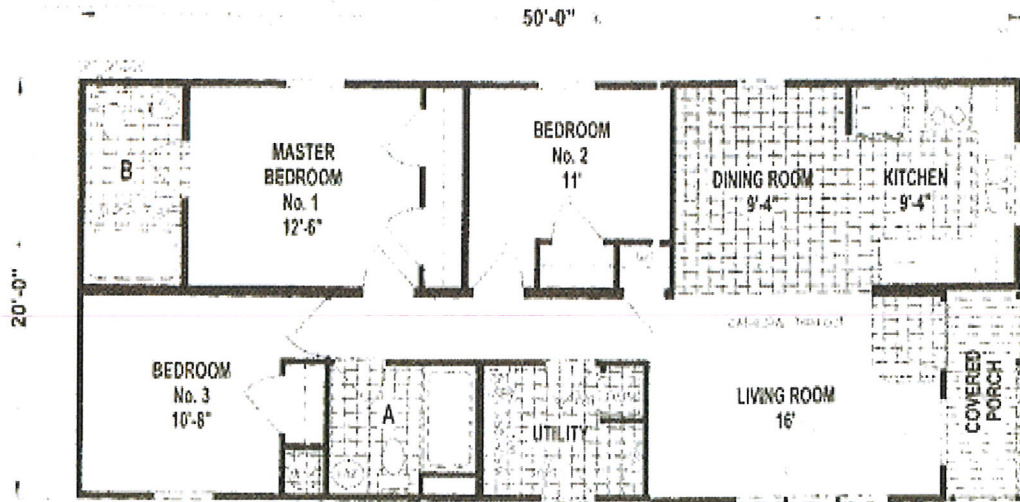

White trim throughout

Drywall walls and flat ceilings

**HOME
INCLUDES:**

- Carport
- Central A/C Unit
- Trex & vinyl rail steps
- Front porch

APPROX. 1000 SQ. FT.

3 BR/2 Bath

624CT/5020 (1,000 SQ. FT.) 3BEDROOM - 2BATHS -